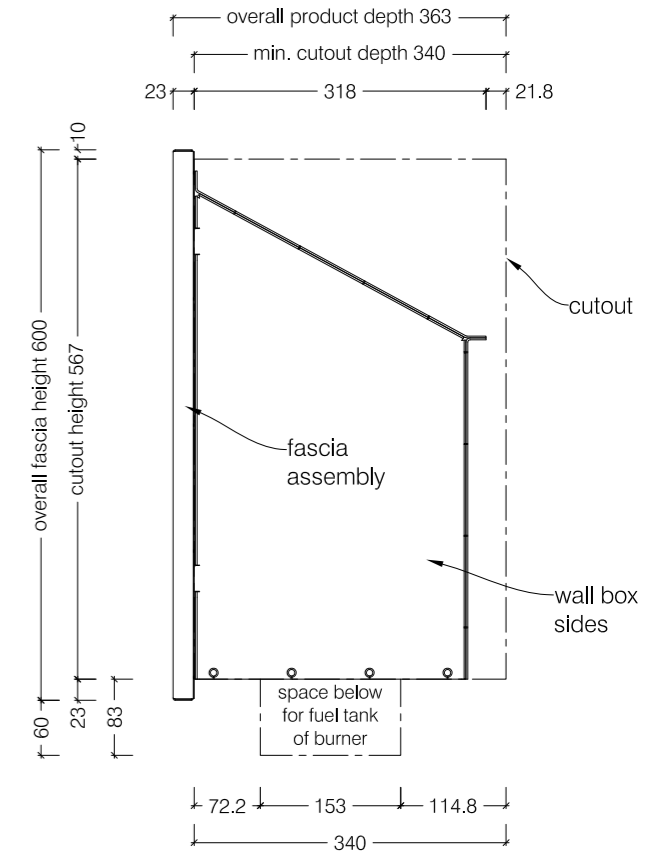

Top View

Front View

Side View

2000 Slimline Firebox for 1400 Slimline Burner